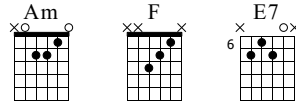

# Surf Rider

Lively Ones (the)  
Pulp Fiction OST

Words & Music by Lively Ones (the)

Standard tuning

♩ = 140

E-Gt

1

*f*

TAB

	7	5-7	5	7	5-7	5	5	3-5	3
5				5					

5

TAB

5	3-5	3	3	1	3	1	3	1	3	1	1
3				1				1			

Am

8

*let ring - | let ring †*

TAB

0	0-0-0-0-0-0	0-0	5-5-4-4-2-2	2	2	0-1	2	2	0-1-0	2-0
0				2				2		

F

12

*let ring - | let ring †*

TAB

3	2	0-1	3	2	0-1-0	2-0	2	2	1	0	3-5	0-0-0	3-1	2-0

E7