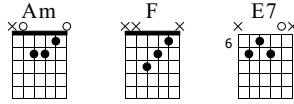

# Surf Rider

The Lively Ones

Pulp fiction B.O.

Standard tuning

♩ = 140

**Intro**

E-Gt

*f*