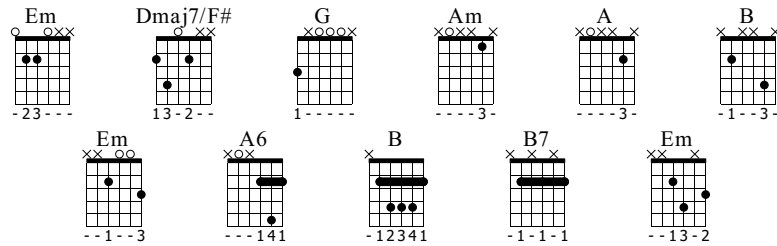

Music for a while

Henry Purcell

Words & Music by Henry Purcell

Standard tuning

♩ = 80

Em Dmaj7/F# G Am A

N-Gt

f

TAB: 0 2 3 0 | 2 4 0 2 | 0 1 2 3 | 1 2 4 0

B Em A6 B

TAB: 4 2 3 0 | 7 9 7 0 | 7 8 7 0 | 0 0 0 0

B7 Em A6

TAB: 2 5 7 0 | 2 4 4 0 | 7 9 7 9 | 0 0 0 0

15

A6 B

T
A
B