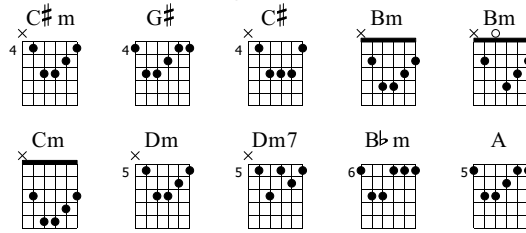

Another love song

Queens of the stone age

Songs for a deaf

Standard tuning

♩ = 130

N-Gt

intro

f

TAB

4	4	4	4	4	4	4	(4)	4	4	4	4	4	4	4
5	5	5	5	5	6	4	(4)	4	4	4	4	4	4	4
6	6	6	6	6	6	5	(5)	5	5	5	5	5	5	5
4	4	4	4	4	6	6	(6)	6	6	6	6	6	6	6
4	4	4	4	4	4	4	(4)	4	4	4	4	4	4	4

1. 16

C#m C#m C#m C#m C#m G# G# G# G# G# G#

TAB

66

C#m C#m C#m C#m C#m Bbm Bbm Bbm Bbm A A A A A A

TAB

70

TAB

73

1. 2.

T
A
B