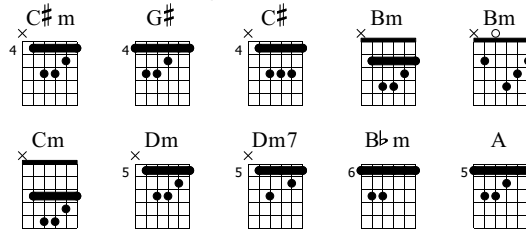

# Another Love Song

Queens Of The Stone Age

Songs For The Deaf

Standard tuning

♩ = 140

intro

**Intro**

E-Gt

74

1. 2.

T  
A  
B

Outro

Musical notation for measures 72-79. The staff shows a sequence of notes: 72 (D4, E4, F#4), 73 (G4, A4, B4), 74 (C5, B4, A4), 75 (G4, F#4, E4), 76 (D4, C4, B3), 77 (A3, G3, F#3), 78 (E3, D3, C3), 79 (B2, A2, G2). The guitar tab below shows fret numbers: (7) 7 9 | 12 12 12 12 12 11 9 8 | (8) 8 8 8 9 11 11.

Musical notation for measures 80-87. The staff shows a sequence of notes: 80 (G4, A4, B4), 81 (C5, B4, A4), 82 (G4, F#4, E4), 83 (D4, C4, B3), 84 (A3, G3, F#3), 85 (E3, D3, C3), 86 (B2, A2, G2), 87 (F#2, E2, D2). The guitar tab below shows fret numbers: 12 12 12 12 12 12 12 11 9 8 | (8) 9 8 9 8 9 8 8 9 8 9.

Musical notation for measures 88-95. The staff shows a sequence of notes: 88 (D4, E4, F#4), 89 (G4, A4, B4), 90 (C5, B4, A4), 91 (G4, F#4, E4), 92 (D4, C4, B3), 93 (A3, G3, F#3), 94 (E3, D3, C3), 95 (B2, A2, G2). The guitar tab below shows fret numbers: 11 9 12 9 14 9 9 11 | 9 12 9 14 9 12 9 9.