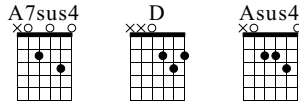

Bones

Words & Music by Radiohead

Standard tuning

♩ = 100

A7sus4

E-Gt

f

T
A
B

57

6/4 4/4 6/4 4/4

T
A
B

This system contains four measures of music. The first measure is in 6/4 time with a treble clef and a whole note. The second measure is in 4/4 time with a treble clef and a whole note. The third measure is in 6/4 time with a treble clef and a whole note. The fourth measure is in 4/4 time with a treble clef and a whole note. Below the staff is a guitar tab with four empty measures.

62

6/4 4/4 6/4 4/4

T
A
B

This system contains four measures of music. The first measure is in 6/4 time with a treble clef and a whole note. The second measure is in 4/4 time with a treble clef and a whole note. The third measure is in 6/4 time with a treble clef and a whole note. The fourth measure is in 4/4 time with a treble clef and a whole note. Below the staff is a guitar tab with four empty measures.

67

4/4

T
A
B

This system contains one measure of music. The measure is in 4/4 time with a treble clef and a whole note. Below the staff is a guitar tab with one empty measure.