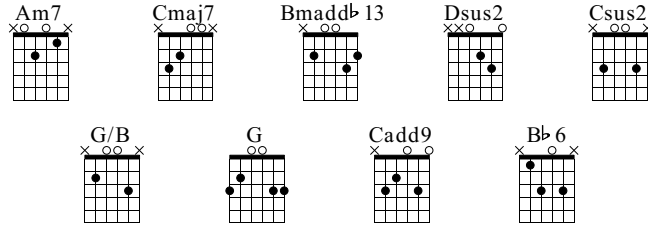

Bulletproof

Words & Music by Radiohead

Standard tuning

♩ = 80

Am7 Cmaj7 Bmaddb13

S-Gt

f

1

25# Bmadd♭13 Dsus2 Verse Am7

TAB

2	2	2	2	2	2	2	2	0	0	0	0	0	0	0	0	0	0	0	0	0
3	3	3	3	3	3	3	3	3	3	3	3	3	3	3	3	3	3	3	3	3
0	0	0	0	0	0	0	0	0	0	0	0	0	0	0	0	0	0	0	0	0
2	2	2	2	2	2	2	2	0	0	0	0	0	0	0	0	0	0	0	0	0

28 Cmaj7 Bmadd♭ 13 Dsus2

38 Cadd9 Verse B♭ 6 Am7 Cmaj7

TAB

3	3	3	3	3	3	3	3	3	3	1	1	1	1	1	1	1	1	1	0	0	0	0	0	0	0	0	0
0	0	0	0	0	0	0	0	0	0	0	0	0	0	0	0	0	0	0	0	0	0	0	0	0	0	0	0
3	3	3	3	3	3	3	3	3	3	1	1	1	1	1	1	1	1	1	3	3	3	3	3	3	3	3	0

42 Bmadd♭ 13 Dsus2 Verse Am7

TAB

2	2	2	2	2	2	2	2	0	0	0	0	0	0	0	0	0	0	0	0	0	0	0	0	0	0	0	0
3	3	3	3	3	3	3	3	0	0	0	0	0	0	0	0	0	0	0	0	0	0	0	0	0	0	0	0
2	2	2	2	2	2	2	2	0	0	0	0	0	0	0	0	0	0	0	0	0	0	0	0	0	0	0	

45
Cmaj7 Bmadd♭ 13 Dsus2
TAB

48
Dsus2 Chorus G Bmadd♭ 13
TAB