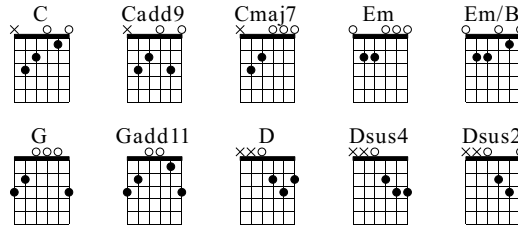

# How To Disappear Completely And Never Be Found

Radiohead

Kid A

Words & Music by Radiohead

Standard tuning

$\text{♩} = 154$

Intro

C

N-Gt

Capo. fret 2

0 0 0 0 0 0 0 0 0 0 0 0 0 0 0 0 0 0 0 0

1 1 1 1 1 1 1 1 1 1 1 1 1 1 1 1 1 1 1 1

0 0 0 0 0 0 0 0 0 0 0 0 0 0 0 0 0 0 0 0

2 2 2 2 2 2 2 2 2 2 2 2 2 2 2 2 2 2 2 2

3 3 3 3 3 3 3 3 3 3 3 3 3 3 3 3 3 3 3 3