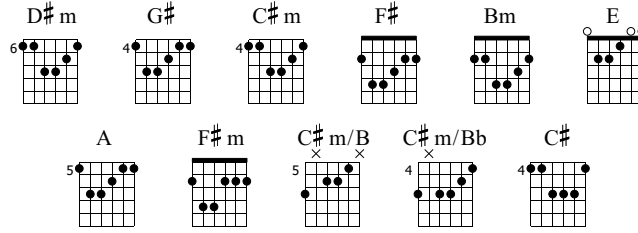

# You And Whose Army

Radiohead

Amnesiac

Standard tuning

♩ = 134

N-Gt

Chords: D#m, G#, C#m, F#

Chords: Bm, E, A, C#m, D#m, G#

Chords: C#m, F#, Bm, E, A, C#m

18

E A C#m D#m G#

TAB

24

C#m F# Bm E A C#m

TAB

30

101

C# E F# C#

T  
A  
B

(4)	4	4	4	4	4	0	0	0	2	2	4	(4)
(6)	6	6	6	6	6	0	0	0	2	2	6	(6)
(6)	6	6	6	6	6	1	1	1	3	3	6	(6)
(4)	4	4	4	4	4	2	2	2	4	4	6	(6)
(4)	4	4	4	4	4	0	0	0	4	4	4	(4)
									2	2	6	(6)