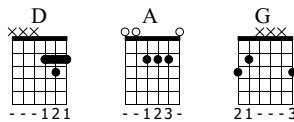

# Right By My side

Mick Ransley

Words & Music by Mick Ransley

Standard tuning

♩ = 120

S-Gt

TAB

D A G G