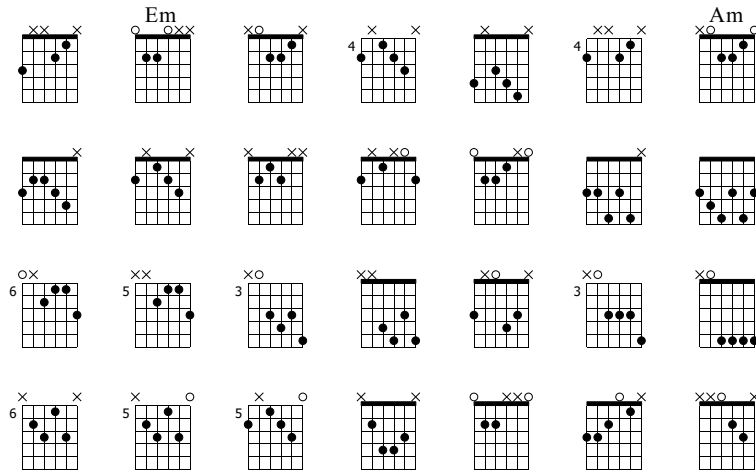

Last Flight of the Frisbee

Words & Music by Peter Ratzenbeck

Standard tuning

♩ = 230

S-Gt

1

f
Capo. fret 2

4

7

10

Em

TAB

14

1. 2.

TAB

18