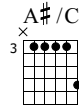

Aeroplane

The Red Hot Chilli Peppers

Words & Music by The Red Hot Chilli Peppers

Standard tuning

♩ = 96

E-Gt

C7sus4 Gm/C A# maj7/C C A#/C

f