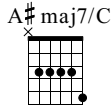

Aeroplane

The Red Hot Chilli Peppers

Words & Music by The Red Hot Chilli Peppers

Standard tuning

♩ = 96

E-Gt

C7sus4 Gm/C A# maj7/C C A#/C

f