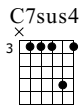

Aeroplane

The Red Hot Chilli Peppers

Words & Music by The Red Hot Chilli Peppers

Standard tuning

♩ = 96

E-Gt

C7sus4 Gm/C A# maj7/C C A#/C

f