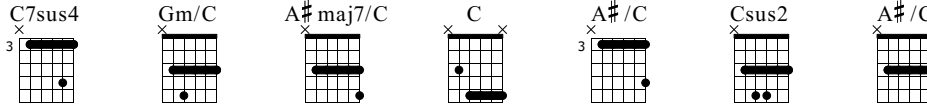

### One Hot Minute

Words & Music by The Red Hot Chilli Peppers

Standard tuning

♩ = 96

Chord progression: C7sus4 Gm/C A# maj7/C C A#/C

E-Gt

TAB

Chord progression: Csus2 A#/C C