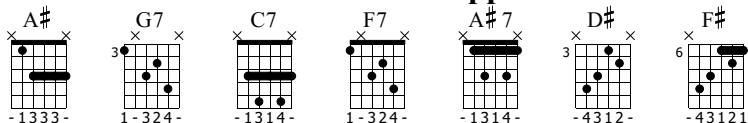

After Hours

Red Hot Chili Peppers

Standard tuning

♩ = 120

(♩ = $\overset{\frown}{\text{3}}$)

S-Gt

A# G7

C7 F7 A#

G7 C7 F7

A# A#7

TAB

mf f

mf f

mf f

mf f

12 **D#** **F#** **A#**