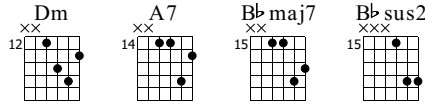

All Around the World

Words & Music by Red Hot Chili Peppers

Standard tuning

♩ = 101

E-Gt

5

hold hold hold tremelo pick

f

full

TAB

6

hold hold hold tremelo pick

full

TAB

7

hold hold hold tremelo pick