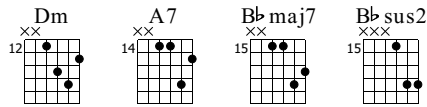

Around the World

Red Hot Chili Peppers

Californication

Standard tuning

♩ = 101

E-Gt

5

hold hold hold tremelo pick

f

full full full full full

TAB

6

hold hold hold tremelo pick

full full full full full

TAB

7