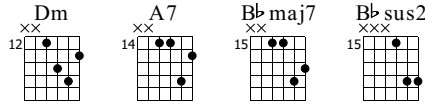

# All Around the World

Words & Music by Red Hot Chili Peppers

Standard tuning

♩ = 101

E-Gt

5

hold hold hold tremelo pick

*f*

full full full full full

T  
A  
B

6

hold hold hold tremelo pick

full full full full full

T  
A  
B

7

hold hold hold tremelo pick

full full full full full

T  
A  
B

16

T  
A  
B 3 5 3 5 3 5 0 3 5 3 5 0 3 5 3 5 3 5 0

18

T  
A  
B 3 5 3 5 3 5 0 3 5 3 5 0 3 5 3 5 3 5 0

20

T  
A  
B 3 5 3 5 3 5 0 3 5 3 5 10 10 8 8 10 10 8 10