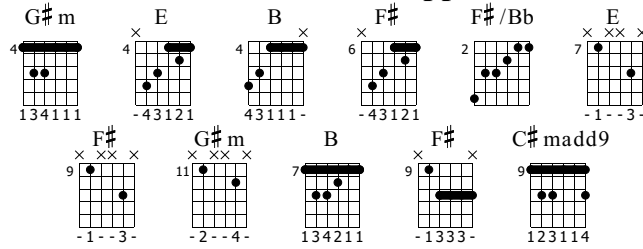

Snow (Hey Oh)

Red Hot Chili Peppers

Standard tuning

♩ = 104

Intro

E-Gt

1

G#m E

T
A
B

6 6 4 6 4 6 4 6 4 7 6 4 6 4 6 4

Detailed description: This block contains the first system of music for measures 25 and 26. It features a treble clef and a key signature of three sharps (F#, C#, G#). Measure 25 is in G#m and contains a sequence of eighth notes: G#4, A4, B4, C#5, followed by a triplet of G#4, A4, B4. Measure 26 is in E and contains a sequence of eighth notes: E4, F#4, G#4, A4, followed by a triplet of G#4, A4, B4. Below the staff, there are two 'let ring' instructions with dashed lines. The guitar tab below shows the fret numbers for each note: 6, 6, 4, 6, 4, 6, 4, 6, 4, 7, 6, 4, 6, 4, 6, 4.

26 **B** **F#**

let ring ----- |

T
A
B

7 6 4 6 4 6 4 7 9 8 6 8 6 8 6

Detailed description: This block contains the second system of music for measures 26 and 27. Measure 26 is in B and contains a sequence of eighth notes: B4, C#5, D5, E5, followed by a triplet of D5, E5, F#5. Measure 27 is in F# and contains a sequence of eighth notes: F#4, G#4, A4, B4, followed by a triplet of G#4, A4, B4. Below the staff, there are two 'let ring' instructions with dashed lines. The guitar tab below shows the fret numbers: 7, 6, 4, 6, 4, 6, 4, 7, 9, 8, 6, 8, 6, 8, 6.

29 **G#m** **E**

let ring ----- |

T
A
B

6 6 4 6 4 6 4 7 6 4 6 4 6 4

Detailed description: This block contains the fifth system of music for measures 29 and 30. Measure 29 is in G#m and contains a sequence of eighth notes: G#4, A4, B4, C#5, followed by a triplet of G#4, A4, B4. Measure 30 is in E and contains a sequence of eighth notes: E4, F#4, G#4, A4, followed by a triplet of G#4, A4, B4. Below the staff, there are two 'let ring' instructions with dashed lines. The guitar tab below shows the fret numbers: 6, 6, 4, 6, 4, 6, 4, 7, 6, 4, 6, 4, 6, 4.