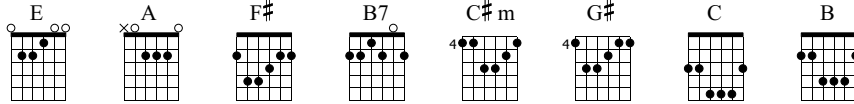

Jerry 's Breakdown

Words & Music by Jerry Reed

Standard tuning

♩ = 276

INTRO

S-Gt

1

f