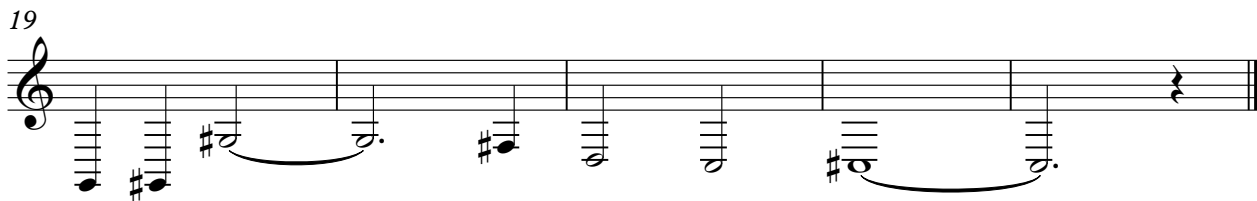

Piccolo

Dark Shadow - Dark Shadow

♩ = 100,000000