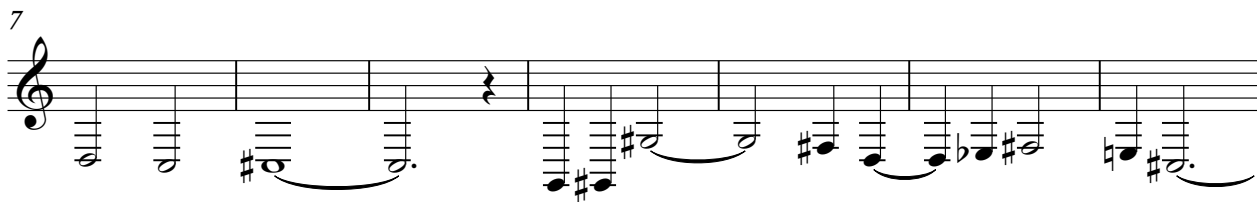

Piccolo

Dark Shadow - Dark Shadow

♩ = 100,000000