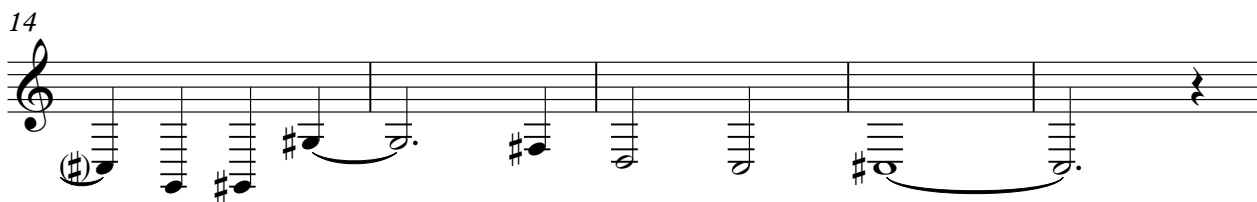

Piccolo

Dark Shadow - Dark Shadow

♩ = 100,000000