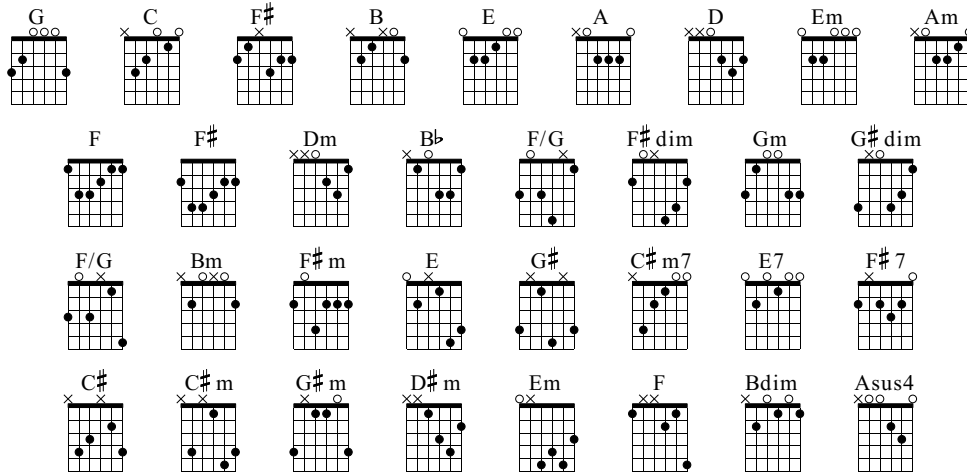

# Burn Out

Words & Music by Patrick RONDAT

Standard tuning

♩ = 160

G C F# B E A D G C

S-Gt

F# D Em

Am G F