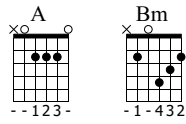

grow old with you

adam sandler

wedding singer volume 2

Standard tuning

♩ = 60

S-Gt

1

A Bm Bm

24

A Bm A Bm Bm

TAB

0	0	0	0	0	0	0	0	0	2	2	2	0	0	0	0	0	0	0	2	2
2	2	2	2	2	2	2	2	2	3	3	3	2	2	2	2	2	2	2	3	3
0	0	0	0	0	0	0	0	0	0	0	0	0	0	0	0	0	0	0	0	0
X	X	X	X	X	X	X	0	0	0	0	0	X	X	X	X	X	X	0	2	2

mf f mf f

26

TAB

0	0	0	0	0	0
2	2	2	2	2	2
2	2	2	2	2	2
0	0	0	0	0	0