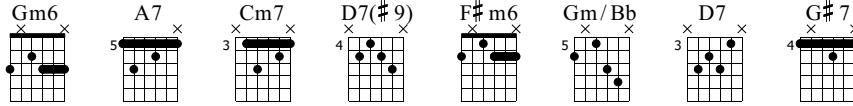

FRIDA - Sanseverino

Standard tuning

♩ = 120

N-Gt

f

Gm6

A7

Cm7