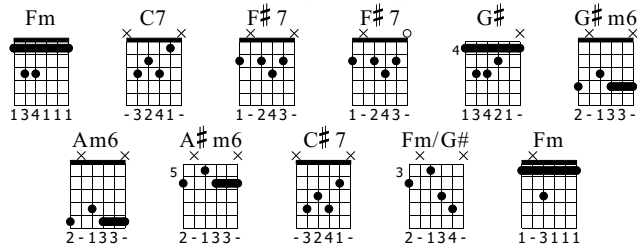

# Maigrir

Sanseverino

Le tango des gens

Standard tuning

♩ = 115

Chord progression: Fm 3, C7, F#7

Bj6

*f*

T  
A  
B

Chord progression: Fm, C7, F#7

T  
A  
B

Chord progression: Fm, C7, F#7

T  
A  
B

Fm C7 F#7

TAB

1 1 1 3 4 1 1 2 3 2 2