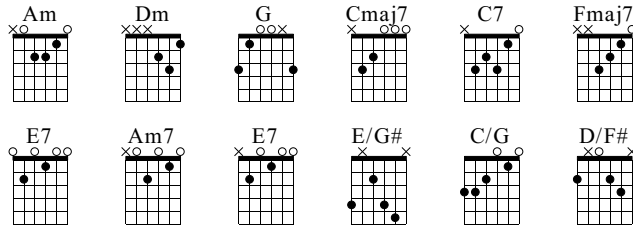

El Farol

Carlos Santana

Supernatural

Standard tuning

♩ = 104

N-Gt

f

TAB: 5-6-4-5-4 | 6-5 | 5-6-4-5-4-5

Am

TAB: 4-5-4 | 6-5-6-5 | 7-5 | 7-5 | (5) | 7-5

0 0 0 0 0 0
1 1 1 1 1 1
2 2 2 2 2 2
3 3 3 3 3 3

Dm G Cmaj7 C7

TAB: 1 3 2 0 | 1 3 2 0 | 1 3 2 0 | 1 3 2 0 | 1 3 2 0 | 1 3 2 0 | 3 0 0 0 | 3 0 0 0 | 3 0 0 0 | 3 0 0 0 | 0 0 0 0 | 0 0 0 0 | 0 0 0 0 | 0 0 0 0 | 0 0 0 0 | 0 0 0 0