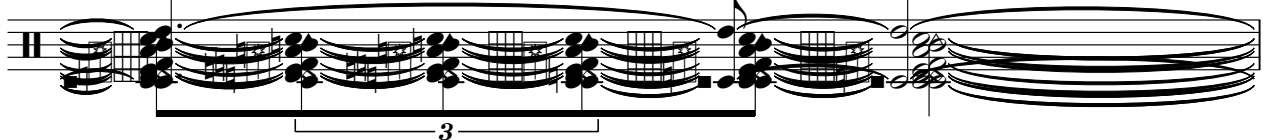

198

202

205

208

211

213

216

218

219

222

V.S.