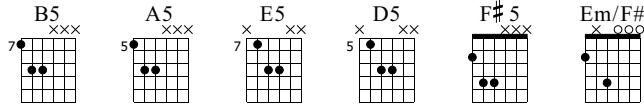

New Blues

Joe Satriani
The Extremist

Words & Music by Joe Satriani

Standard tuning

♩ = 117

N-Gt

49

T
A
B

E5 E5 D5 B5 B5 A5 E5 E5 D5 E5 E5 D5 E5 E5 D5

T
A
B

75

B5 B5 A5 E5 E5 D5 F#5F#5 F#5F#5 F#5 F#5 F#5 F#5m/F#

T
A
B

132

Musical notation for measure 132, featuring a treble clef and a single note on the first line of the staff. Below the staff is a guitar tablature system with six lines, labeled 'T', 'A', and 'B' vertically on the left.

152

Musical notation for measure 152, featuring a treble clef and a single note on the first line of the staff. Below the staff is a guitar tablature system with six lines, labeled 'T', 'A', and 'B' vertically on the left.

162

Musical notation for measure 162, featuring a treble clef and a single note on the first line of the staff. Below the staff is a guitar tablature system with six lines, labeled 'T', 'A', and 'B' vertically on the left. The notation ends with a double bar line.