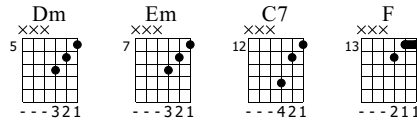

Fumerolles

09/2003

Words & Music by JC. SAUNIER

Standard tuning

$\text{♩} = 120$

Lead guitar (distorsion)
Dm Em C7 F

E-Gt

f

T
A
B

T
A
B

T
A
B

T
A
B