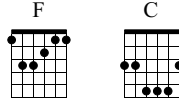

# Noname

Words & Music by Jon Schultz

Standard tuning

♩ = 120

N-Gt

Measures 1-5 of the guitar piece. The top staff is a treble clef with a 2/4 time signature. The bottom staff is a guitar tablature with six lines. A dynamic marking 'f' is placed above the first measure. The notation includes notes, rests, and fret numbers (9, 8, 7, 10) with slurs and ties.

Measures 6-10 of the guitar piece. The notation continues with notes and fret numbers (9, 7, 10, 9, 8, 7, 8) in the tablature.

Measures 11-15 of the guitar piece. The notation includes notes and fret numbers (9, 8, 7, 8, 10, 8, 9, 8, 12, 11, 10, 11, 12, 11, 13, 11) in the tablature.

Measures 16-21 of the guitar piece. The notation includes notes and fret numbers (12, 11, 12, 11, 7, 6, 5, 6, 7, 6, 8, 6, 7, 6, 5, 4, 3, 4) in the tablature.

Measures 22-26 of the guitar piece. The notation includes notes and fret numbers (3, 2, 1, 2, 2, 1, 0, 1, 2, 1, 1, 1, 1, 1, 2, 2, 2, 2, 2, 2, 1, 1, 1, 1, 1, 2, 2, 2, 2, 2) in the tablature.