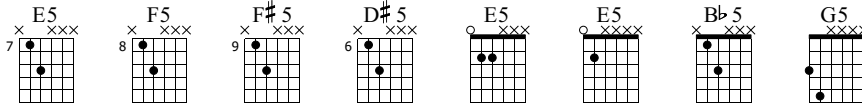

Troops of Doom

Words & Music by Sepultura

Standard tuning

♩ = 92

Tempo 92

E-Gt

f

E5 F5 F#5 D#5 E5 E5 E5

9 10 11 8 9 7 2 3 4 1 2 2
7 8 9 6 7 7 0 3 4 1 2 2

E5 E5 F5 F5 D#5 D#5 E5 E5

9 9 10 10 8 8 9 9
7 7 8 8 6 6 7 7

E5 E5 F5 F5 D#5 D#5 E5 E5

9 9 10 10 8 8 9 9
7 7 8 8 6 6 7 7

Tempo 92

♩ = 92

E5 F5 F#5 D#5 E5 E5 E5