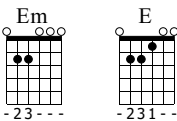

The Lute Number

The Shadows

From the film "Rhythms And Green"

Words & Music by Marvin-Welch-Bennett-Rostill

Standard tuning

♩ = 75

S-Gt

Em

1

f *fff mf f* *fff mf f* *fff mf f* *ff f*

TAB

0 2 2 0 2 2 0 2 2 0 2 2 0 2 2 0 2 2 0 2 2 0 2 2

5

ff f *ff f* *ff f*

TAB

3 2 0 0 0 0 2 1 2 0 2 1 3 2 0 1 0 0 3 2 0 0 0 2