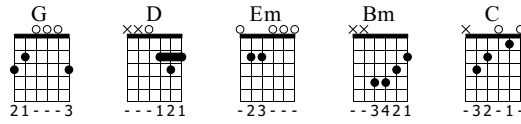

# From N.Y. To Rafiach

Sheygetz  
From N.Y. To Rafiach

Standard tuning

♩ = 95

E-Gt

**System 1:** G, D, Em, Bm

**System 2:** C, G, C, D, G, D

**System 3:** Em, Bm, C, G, C, D

**System 4:** G, D, Em, Bm, C, G

TAB

13

C D Em Bm C G

TAB

0	0	2	2	2	2	2	2	0	0	2	2	2	2	2	0	0	3	3	3	3	3
1	1	3	3	3	3	3	3	0	0	3	3	3	3	3	1	1	0	0	0	0	0
0	0	2	2	2	2	2	2	0	0	0	0	0	0	0	2	2	0	0	0	0	0
3	3	0	0	0	0	0	0	2	2	4	4	4	4	4	3	3	2	2	2	2	2