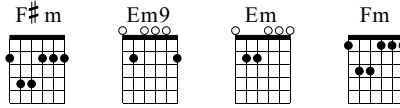

When We Were Young

The Silver Beatroots

Standard tuning

♩ = 122

S-Gt

1

F#m F#m Em9 Em Fm F#m F#m Em9

f
let ring

TAB

2	2	2	2	0	1	2	2	2	2
2	2	2	0	0	1	2	2	2	0
4	4	4	0	2	3	4	4	4	0
4	4	4	2	2	3	4	4	4	2
2	2	2	0	0	1	2	2	2	0

Em Fm F#m

8

let ring

TAB

0	1	2							
0	1	2							
2	3	4							
2	3	4							
0	1	2							

verse 1