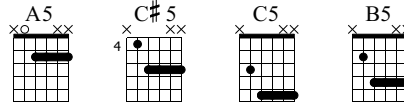

Charity

Skunk Anansie
Paranoid & Sunburnt

Standard tuning

♩ = 85

intro A5

E-Gt

f
A.H.
A.H.
ff

TAB: 5 (5) 12(5) (12)(5) (12)(5) (12)(5) 2 2 2 / 0 0 0

C#5

f *ff* *f* *ff*

full full full full full full

full full full full full full

TAB: / 6 6 / 6 6 / 4 4 9 12- 9 12- 9 12- 9 12- 9 12- 9 12- 2 2 2 / 6 6 / 0 0 0 4 4 9 12- 9 12- 9 12- 9 12- 9 12- 2 2 2 / 0 0 0 4 4

1st verse

f *ff* *f*

full full full full full full

full full full full full full

TAB: / 6 6 / 6 6 / 4 4 9 12- 9 12- 9 12- 9 12- 9 12- 9 12- 2 2 2 / 6 6 / 0 0 0 4 4 9 12- 9 12- 9 12- 9 12- 9 12- 2 2 2 / 0 0 0 4 4