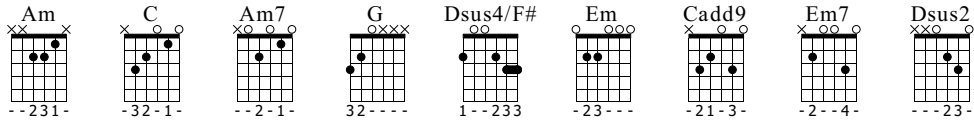

Tonite Reprise

Smashing Pumpkins
Tonight, Tonight Single CD

Standard tuning

♩ = 105

N-Gt

Verse 1

f

TAB: 0 0 0 0 | 0 0 0 0 | 0 0 0 0

B: 3 3 3 3 | 5 5 5 5 | 3 3 3

4

3x

3x

TAB: 0 0 0 0 | 0 0 0 0 | (0) 0 0 0 0

B: 5 5 5 5 | 7 7 7 7 | 10 10 10

Verse 2

7

3x

3x

TAB: 0 0 0 0 | 0 0 0 0 | 0 0 0 0

B: 3 3 3 3 | 5 5 5 5 | 7 7 7

Verse 3

10

3x

3x