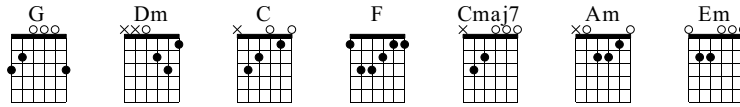

# We Only Come Out At Night

Smashing Pumpkins

Mellon Collie and the Infinite Sadness

Words & Music by Billy Corgan

Standard tuning

♩ = 106

S-Gt

Measures 1-5: G, Dm, C, G, Dm