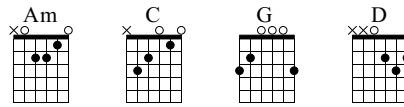

Another place

Another place
Something Different
Darker shade of black

Words & Music by Conor Ward

Standard tuning

♩ = 160

E-Gt

Am C G

D Am C