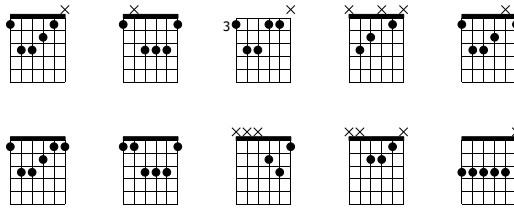

Sonic Magnum - walk on living.gtp

Sonic Magnum

Standard tuning

♩ = 120

N-Gt

15

TAB

18