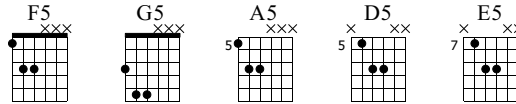

Sonic Magnum - wolf(live).gp3

Sonic Magnum

Standard tuning

♩ = 63

AM G

S-Gt

TAB

AM AM AM G