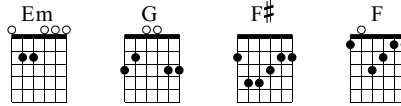

Black Tragedy

João Sousa

Words & Music by João Sousa

Standard tuning

♩ = 120

S-Gt

Measures 1-3 of the guitar score. The notation includes a treble clef, a 4/4 time signature, and a dynamic marking of *f*. The melody consists of eighth notes. Below the staff is a guitar tablature with fret numbers for each string.

Measures 4-6 of the guitar score. The notation includes a treble clef, a 4/4 time signature, and a dynamic marking of *f*. The melody consists of eighth notes. Below the staff is a guitar tablature with fret numbers for each string.

Measures 7-9 of the guitar score. The notation includes a treble clef, a 4/4 time signature, and a dynamic marking of *f*. The melody consists of eighth notes. Below the staff is a guitar tablature with fret numbers for each string.

Measures 10-12 of the guitar score. The notation includes a treble clef, a 4/4 time signature, and a dynamic marking of *f*. The melody consists of eighth notes. Below the staff is a guitar tablature with fret numbers for each string.