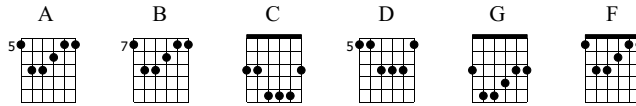

Rock Till Dawn

Splot

Words & Music by Splot

Standard tuning

♩ = 120

E-Gt

A A A A A A B B A B

C C C C D D C A A B B A A A A B B B B

A A A A A G G F F G G A B B B A G A B

1

3

6

TAB

The musical score for E-Guitar is presented in three systems. Each system includes a standard notation staff and a corresponding guitar tab staff. The first system (measures 1-2) features a key signature of one sharp (F#) and a 4/4 time signature. The second system (measures 3-4) continues the piece. The third system (measures 5-6) concludes the piece. The guitar tabs use numbers 1-7 to indicate fret positions and include various techniques such as triplets and bends. Chord diagrams are placed above the notes in the standard notation to indicate the harmonic structure.