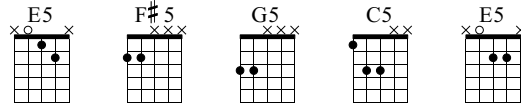

Creeping Inch

Words & Music by Square People

Standard tuning

♩ = 120

A-Bass5

The musical score is for A-Bass5 in 4/4 time. It consists of four systems of music. Each system has a bass staff and a guitar staff. The bass staff contains notes, rests, and triplets. The guitar staff contains fret numbers, rests, and triplets. Chord diagrams for E5, F#5, G5, and C5 are shown above the guitar staff at the beginning of each system. The score includes various techniques such as triplets, slurs, and accents.

11

E5 F#5 G5 C5 C5 E5 F#5 G5

3x

3x

TAB

X-X-X-X 5 3 X-X-X-X 2 0 2 1 2 3 3 3 3 2 2 3

C5 E5 F#5 G5 C5

17