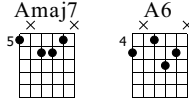

# Lady Picture Show

Words & Music by Stone Temple Pilots

Standard tuning

♩ = 76

E-Gt

*f*

T	5	4	4	4	2	2	5	4	4
A	4	4	4	4	2	2	4	4	4
B	6	4	4	4	0	2	6	4	4

T	3	3	3	3	3	3	5	4	4	4
A	2	2	2	2	2	2	4	4	4	4
B	4	4	4	4	4	4	6	4	4	4

T	2	2	2	5	4	4	4	4	4
A	2	2	2	4	4	4	4	4	4
B	0	2	2	6	4	4	4	4	4

T	2	2	2	4	6	4	4	4	5	5	5
A	2	2	2	4	6	6	6	6	7	7	7
B	0	2	2	6	6	6	6	6	7	7	7

16

T  
A  
B

4	4	4	4	4	4	4	4	4	4	5	5	5	5	5	5	5
5	5	5	4	4	4	6	6	6	6	6	7	7	7	7	7	7
6	6	6	5	5	5	6	6	6	6	6	6	6	6	6	6	6

20

T  
A  
B

5	4	4	4	2	2	2	5	4	4	3	3	3	3	3	3	3
4	4	4	4	2	2	2	4	4	4	2	2	2	2	2	2	2
6	4	4	4	0	2	2	6	4	4	4	4	4	4	4	4	4

24

T  
A  
B

5	4	4	4	2	2	2	5	4	4	2	2	2	2	2	2	2
4	4	4	4	2	2	2	4	4	4	2	2	2	2	2	2	2
6	4	4	4	0	2	2	6	4	4	0	2	2	2	2	2	2

72

T	2	2	2	5	4	4-4	2	2	5	4	4-4
A	2	2	2	4	4	4-4	2	2	4	4	4-4
B	0	2	2	6	4	4-4	0	2	6	4	4-4

76

The image shows a musical score for guitar. The top staff is a treble clef staff with a key signature of one sharp (F#) and a common time signature. It contains a sequence of notes and chords. The bottom staff is a guitar tablature staff with six lines, labeled T, A, B from top to bottom. The fret numbers are as follows: