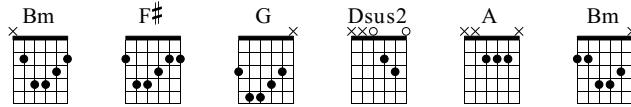

### Episode

Standard tuning

♩ = 63

S-Gt

mf

TAB: 7 7 5 7 6 | 4 7 5 4 | 5 7 4 7 6 7 6

Bm F#

f mf p f p f