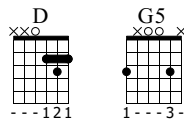

What I Got

Sublime
Sublime

Standard tuning

♩ = 96

intro
intro

S-Gt

D G5

f