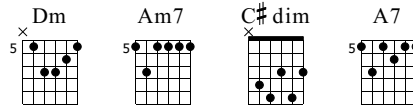

Flame

John Tapella

Words & Music by Fadi Hachache

Standard tuning

♩ = 120

E-Gt

Dm

f

Am7

Dm

Am7

Musical notation for measures 33-35. Chords: Dm, A7, Dm.

33

TAB 18-17-18-17 18-19 18-17-18-17 20-17-17-17-20-17-17-17 22-17 18-19 18-17-22-17

Musical notation for measures 36-38. Chords: A7, Dm, A7.

36

TAB 20-18-18-18 20-18-18-18 22-17 22 17 18-19 18-17-22-17 20-18-18-18 20-18-18-18

Musical notation for measures 39-42. Chords: Dm, A7, Dm.

39

TAB 20-20-18-17-18-17 14-15-14-15 14-15 14-15 20-20-18-17-18-17 14-15-14-15 14-15 14-15

full full

Musical notation for measure 43. Chord: (15).

43

TAB (15)