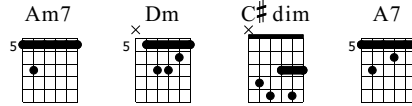

Flame

John Tapella

Words & Music by JD

Standard tuning

♩ = 152

play it looped/ its right before the metronome

please rate this, thanks mate

E-Gt