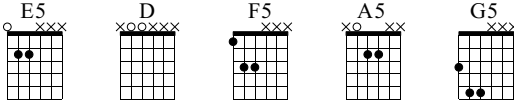

# Tarkan-Olurum sana

Standard tuning

♩ = 93

E5 D E5 D E5 F5 E5 F5 E5 F5

E-Gt

TAB

	2	0	2	0	2	2	0	2	0	2	3	2	3	2	3
A	2	0	2	0	2	2	0	2	0	2	3	2	3	2	3
B	0	0	0	0	0	0	0	0	0	0	1	0	1	0	1

uuuuuuvvvvhhhh!!!!

A5 G5A5 G5A5

5

TAB

2	2	2	2	2	0	2	0	2	2	0	2	0	2	3	2	3	2	3	
0	5	0	5	0	2	0	2	0	2	2	0	2	0	2	3	2	3	2	3
3	3	3	3	0	0	0	0	0	0	0	0	0	0	0	1	0	1	0	1

9

TAB

2	2	2	2	2	0	2	0	2	2	0	2	0	2	3	2	3	2	3	
0	5	0	5	0	2	0	2	0	2	2	0	2	0	2	3	2	3	2	3
3	3	3	3	0	0	0	0	0	0	0	0	0	0	0	1	0	1	0	1

13

TAB

2	2	2	2	2	0	2	0	2	2	0	2	0	2	3	2	3	2	3	
0	5	0	5	0	2	0	2	0	2	2	0	2	0	2	3	2	3	2	3
3	3	3	3	0	0	0	0	0	0	0	0	0	0	0	1	0	1	0	1

16

TAB

0	0	0	0	0	0	0	0	0	0	0	0	0	0	0	2	0	2	0	2
0	0	0	0	0	0	0	0	0	0	0	0	0	0	0	2	0	2	0	2
0	0	0	0	0	0	0	0	0	0	0	0	0	0	0	0	0	0	0	0