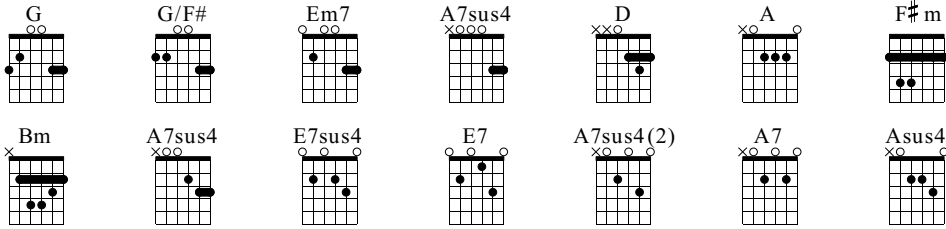

Sweet Baby James

James Taylor
Sweet Baby James

Words & Music by James Taylor

Standard tuning

♩ = 142

Verse 1

G G/F# Em7 A7sus4 D A

S-Gt

...

full full full

TAB

2	4	5-5-4-4	(4)-2	5-5	2-4	(4)-5-2	(2)-4-5
---	---	---------	-------	-----	-----	---------	---------

87 A G A7sus4 D

.There's a song that they sing when they take to the high- way.

full full full full

TAB

(5)	2-4	2-4-4-2	4-4	2-5-5-4	(4)-2-2
-----	-----	---------	-----	---------	---------

93

Bm G D A G

A song that they sing when they take to the sea. A song that they sing of their

full full full full full full full

full full full full

T
A
B

(2) 2 4 4 2 2 2 2 2 2 5 5 (5) 5 2

123

E7sus4 E7 Asus4 A G A7

you let me go down in my dreams. And rock- a- bye sweet ba- by

full

T
A
B