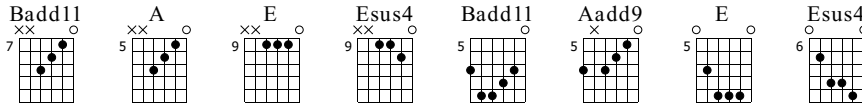

Going home

10:13

Words & Music by Cong Xu

Standard tuning

$\text{♩} = 100$

Use Yamaha CPX-5

Intro
Badd11

S-Gt